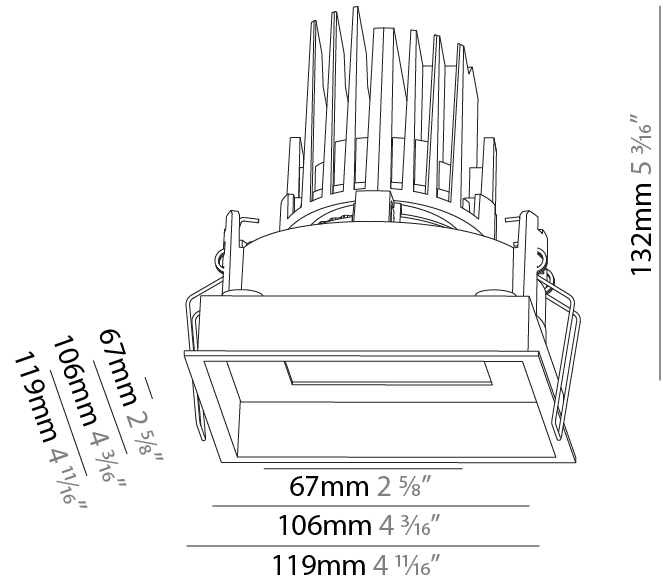

PHYSICAL

Shape: Square
Length (mm): 119
Length (in): 4 ¹¹/₁₆
Width (mm): 119
Width (in): 4 ¹¹/₁₆
Depth (mm): 132
Depth (in): 5 ³/₁₆
Ceiling Thickness (mm): 10 / 12.5 / 15
Ceiling Thickness (in): 3/8 or 1/2 or 9/16
Min. Recessing Depth (mm): 150
Min. Recessing Depth (in): 5 ⁷/₈
Light Distribution: Adjustable / Downlight
Weight (kg): 0.608
Weight (lbs): 1.34
Fixture Finish: SSR / BKV / CWI / CRY / HAB / LAG / UFT / ITA / RUA / RUR / MIC / FTG / MYG / TWT / LOD / PUS / FRO / FUP / KIA / POP / BLS / SPG / MEY / GOH / GUM / CHC / COM / ABZ / JAG / OBR / MOS / ROR
Fixture Material: Aluminum Die Cast
Cut-out Measurements: 114mm / 4 1/2" x 114mm / 4 1/2"

ELECTRICAL

Lamp Type: LED (Zhaga Standard)
Input Wattage (W): 13.2 / 16.5
Total Output Wattage (W): 12 / 14
Dimming: Tri-Mode (Non-Dimming and Phase Dimming (120Vac only) and 0-10V Dimming)
Driver Included: No
Driver Location: Recessed Housing
Driver Type: Constant Current - Universal
Driver Class: Class 2
Housing: See components
Input Voltage (V): 120 - 277
Constant Current (MA): 350

LED

Number of LEDs: 1
Color Temperature (°K): 2700 / 3000 / 3500 / 4000
Max. Delivered Lumen (lm): 850 / 950 / 1029 / 1050
Nominal Lumen (lm): 960 / 1070 / 1156 / 1180
CRI: >90 CRI
Lamp Life (hrs): 50000

OPTICAL

Reflector°: 10
Adjustability: Rotational 355°; Tilt 30°

RATINGS AND CERTIFICATIONS

Certified By: Certified for North American Standards
Zaneen Group Inc. © 2024, T 1800-388-3382, F 416-247-9319, www.zaneen.com